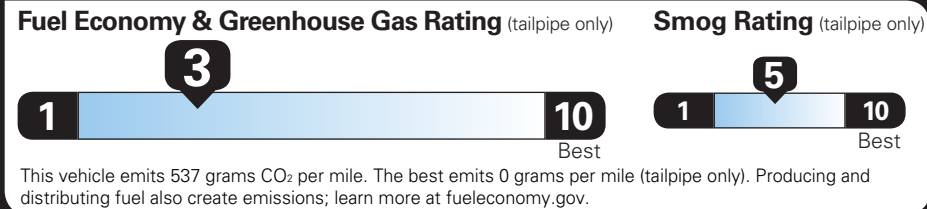

TOTAL VEHICLE PRICE* \$96,329.00

EPA DOT Fuel Economy and Environment

Gasoline Vehicle

Fuel Economy

You spend **\$9,750** more in fuel costs over 5 years compared to the average new vehicle.

Annual fuel cost **\$3,650**