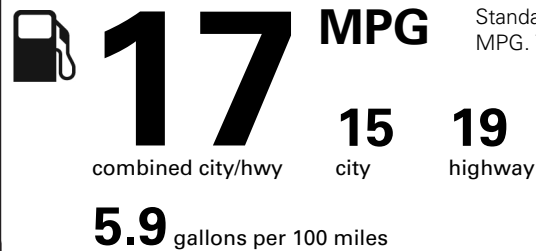

VIBRANT WHITE TRICOAT	1,325.00
MOBILE SERVICE PLUS 4 YR PLAN	799.00
REAR BUMPER PROTECTOR (DEALER INSTALLED)	195.00
FRONT LICENSE PLATE BRACKET	15.00

TOTAL OPTIONS	\$2,334.00
TOTAL VEHICLE & OPTIONS	\$93,434.00
DESTINATION CHARGE	2,895.00

TOTAL VEHICLE PRICE* \$96,329.00

EPA DOT Fuel Economy and Environment

Gasoline Vehicle

Fuel Economy

You spend **\$9,750** more in fuel costs over 5 years compared to the average new vehicle.

Annual fuel cost **\$3,650**